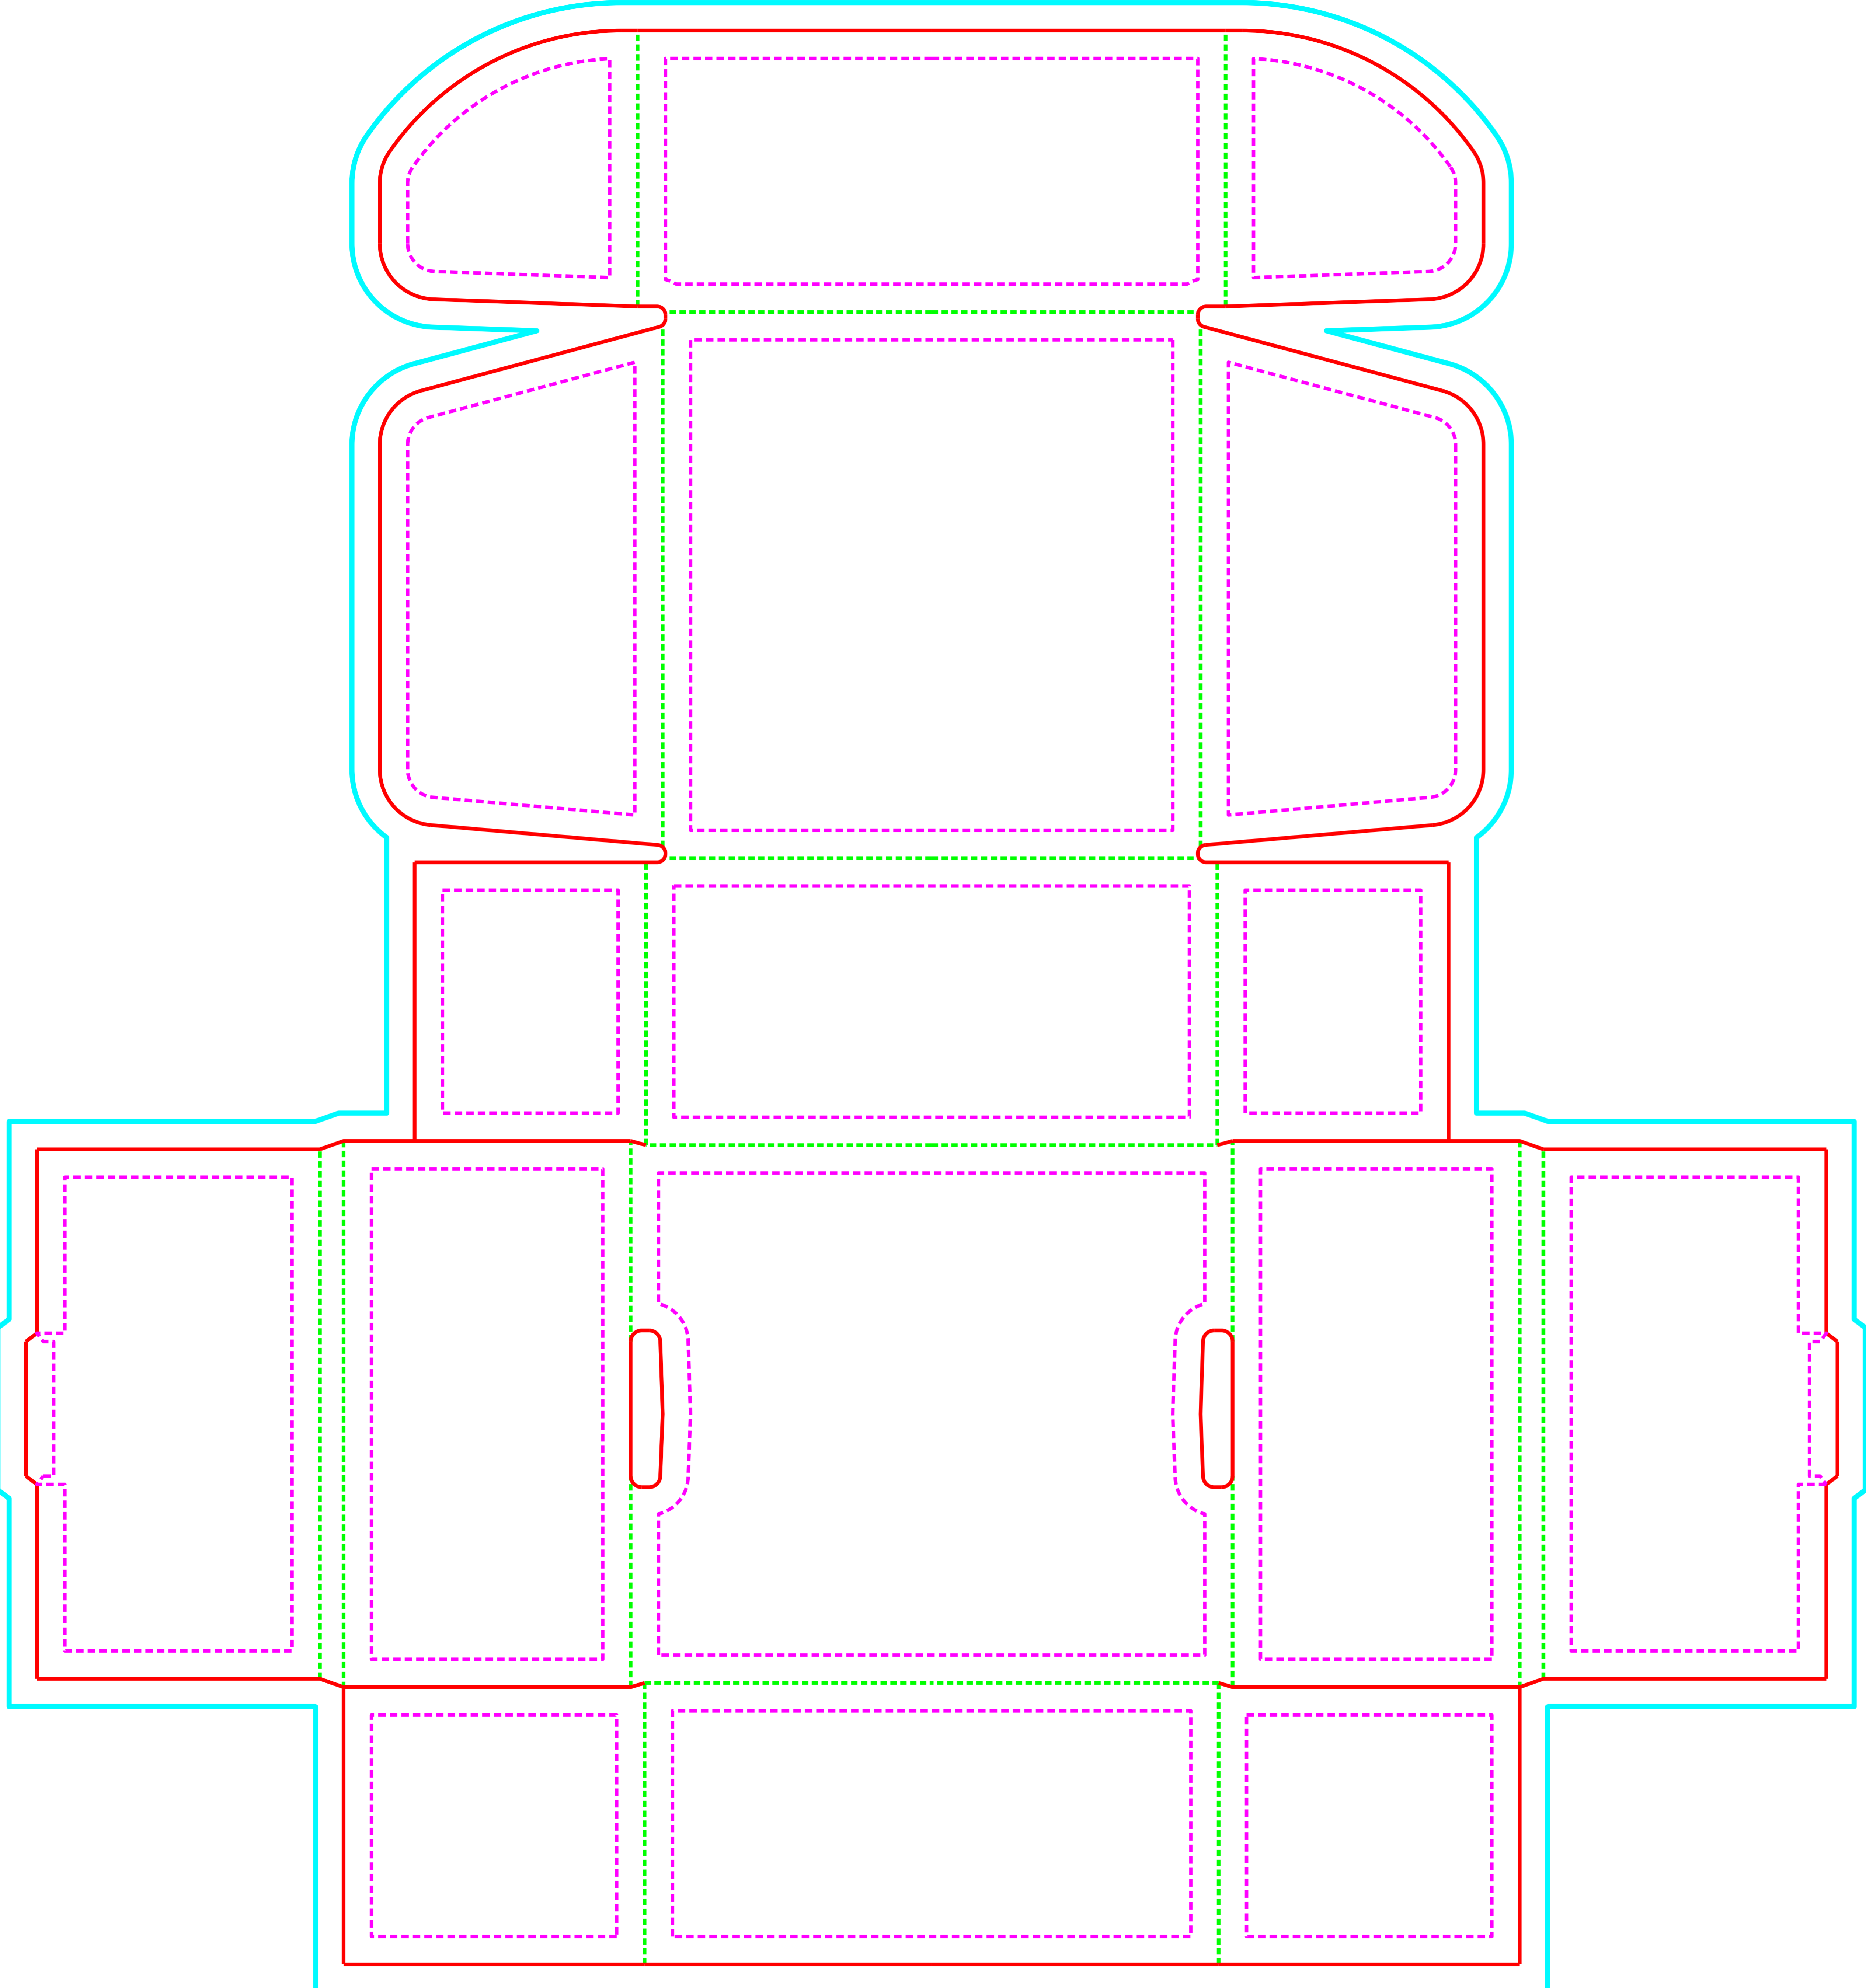

0427 MAILER SIZE 3

- CUT
- FOLD/SCORE
- OUTSIDE BLEED
- 10mm ALLOWANCE
- HIDDEN AREAS

IMPORTANT INFORMATION
(Failure to follow these instructions will slow the automatic processing of your job)

1. Do not modify the document size of this file.
2. Do not edit or remove any layers.
3. Create your artwork on the 'Artwork' layer within the file.
4. Once your design is complete, ensure you convert all text to outlines & embed images.
5. Save this file as a PDF and upload your file.