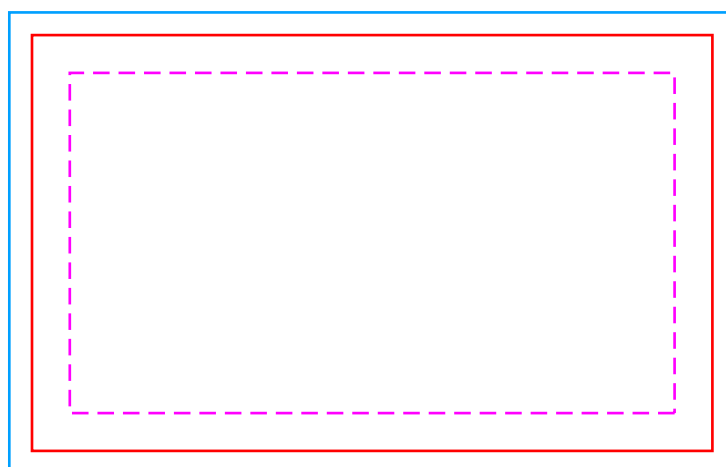

Thank-You Card

90mm X 55mm

-  **CUT**
-  **OUTSIDE BLEED**
-  **SAFE AREA**

IMPORTANT INFORMATION

(Failure to follow these instructions will slow the automatic processing of your job)

1. Do not modify the document size of this file.
2. Do not edit or remove any layers.
3. Create your artwork on the 'Artwork' layer within the file.
4. Once your design is complete, ensure you convert all text to outlines & embed images.
5. Save this file as a PDF and upload your file.