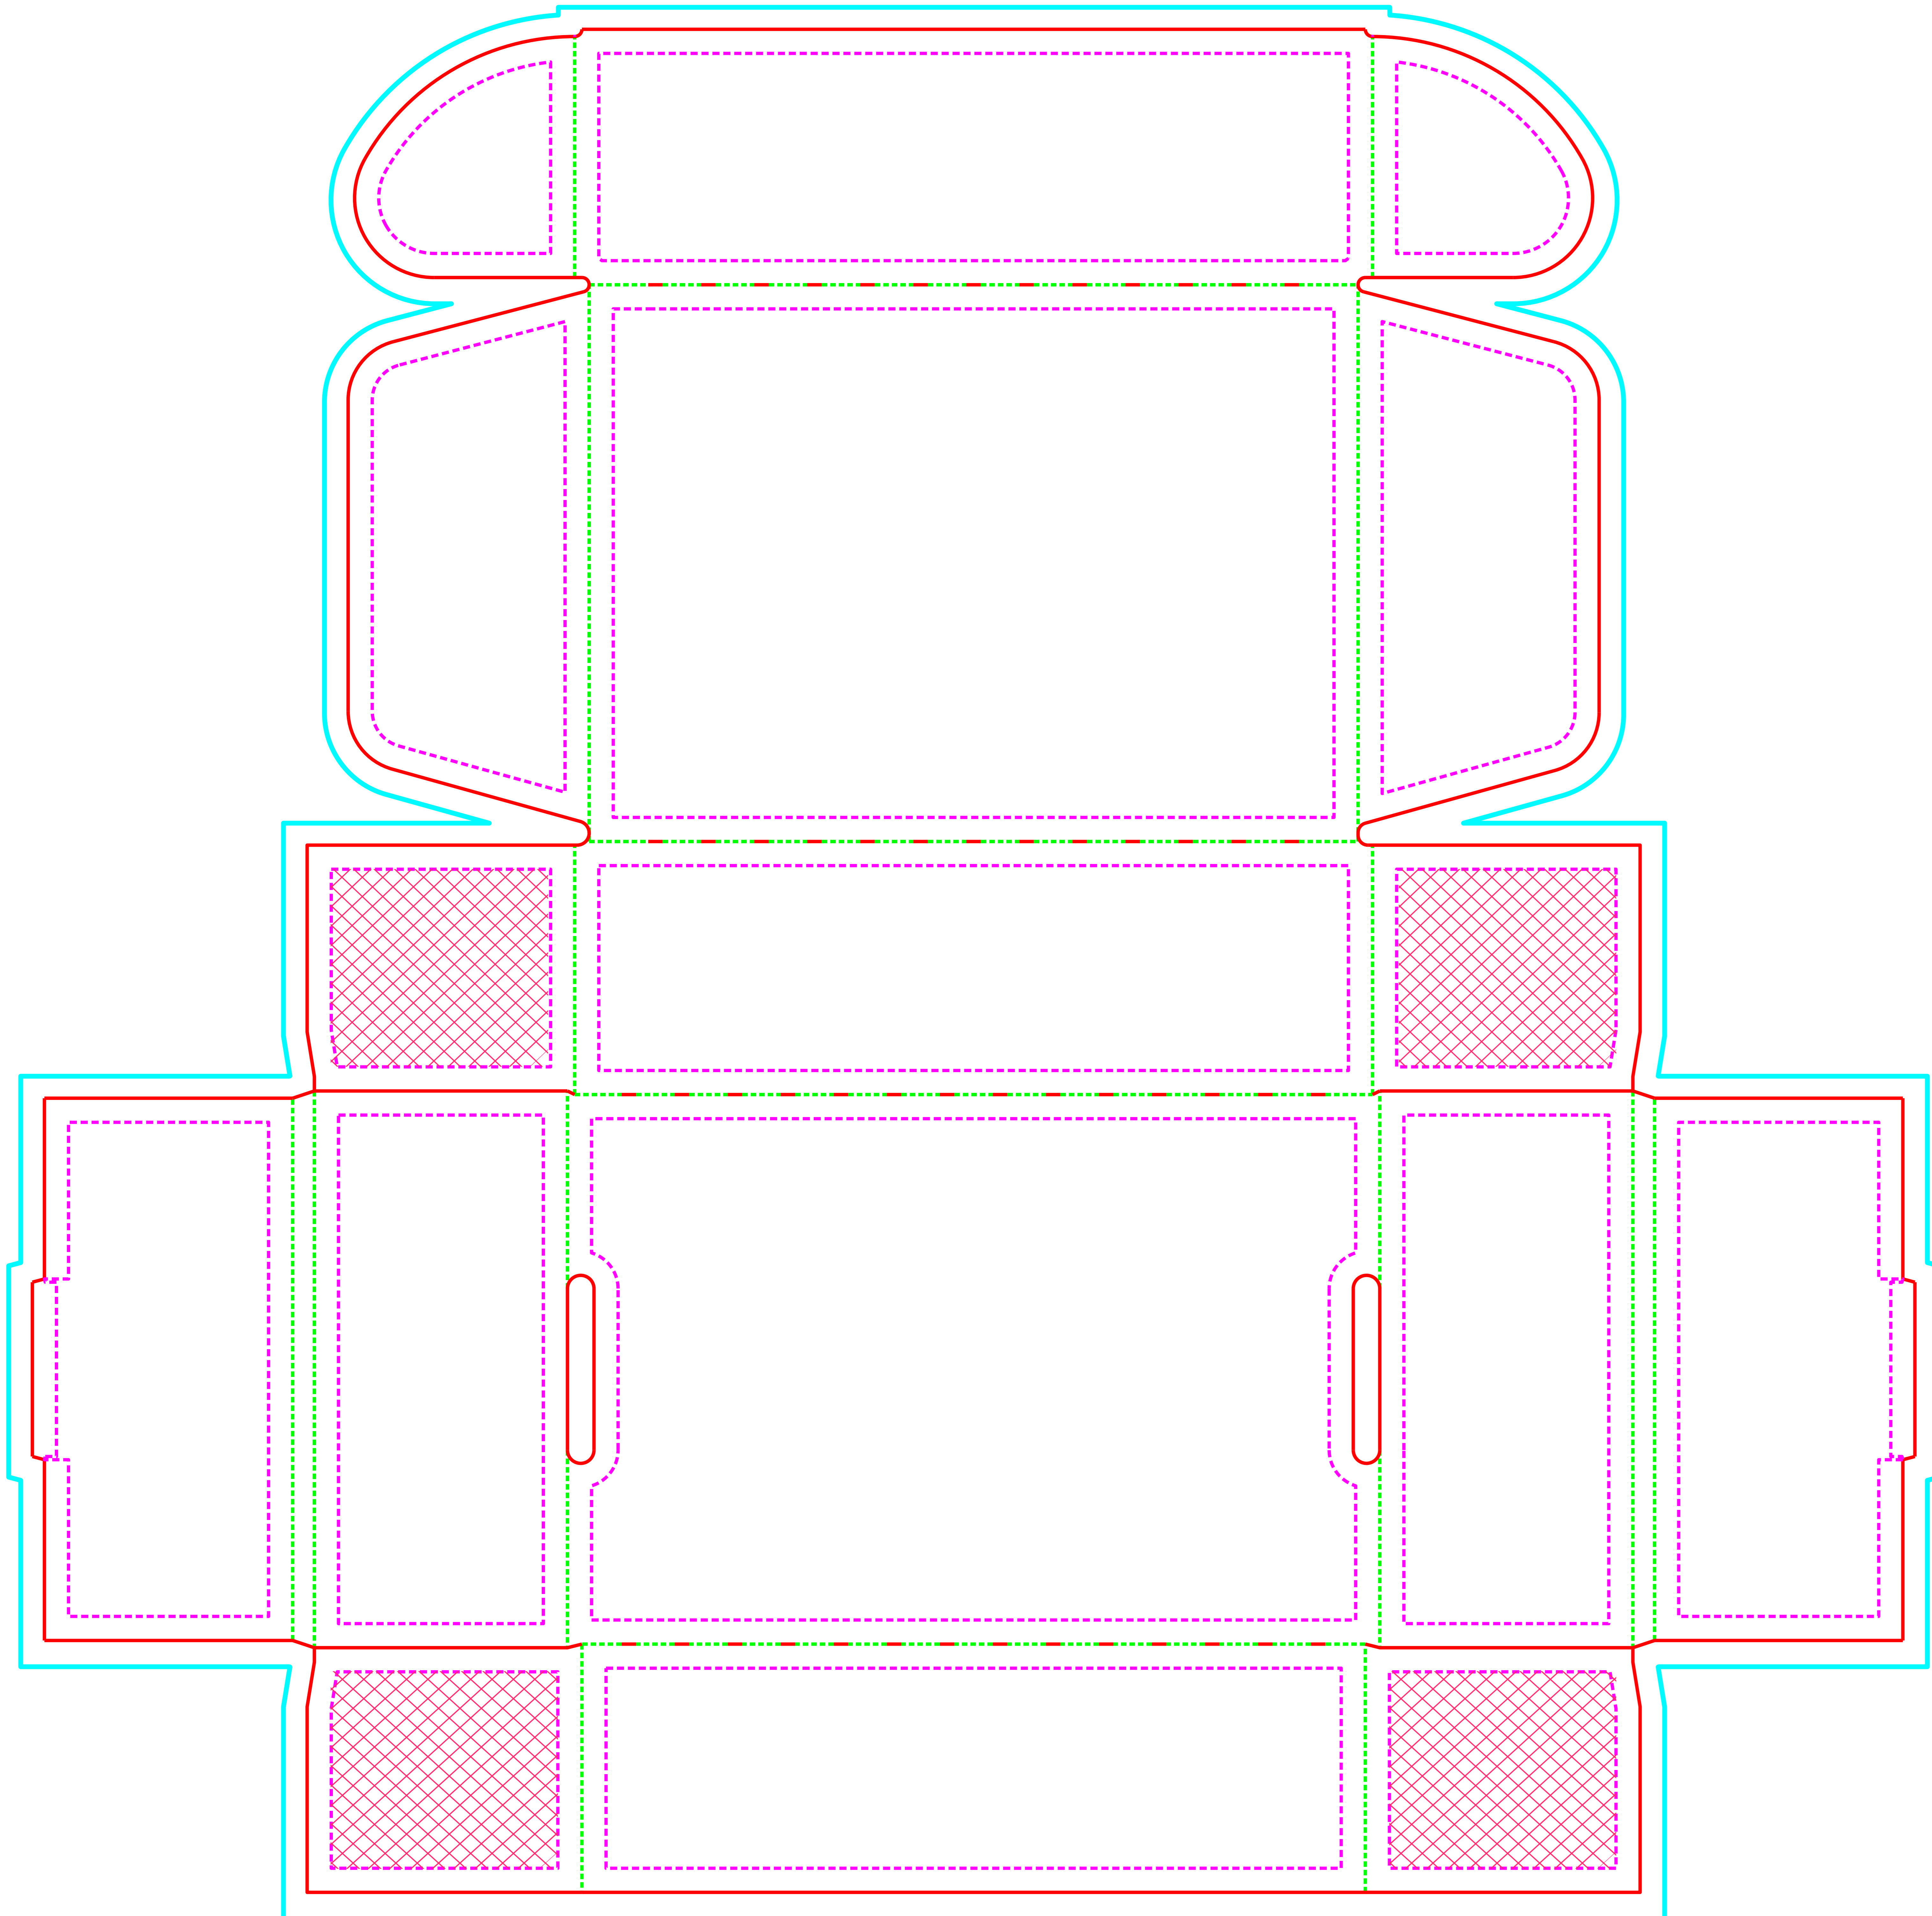

## 0427 MAILER SIZE 4

- CUT
- - - FOLD/SCORE
- OUTSIDE BLEED
- - - 10mm ALLOWANCE
- ▒ HIDDEN AREAS