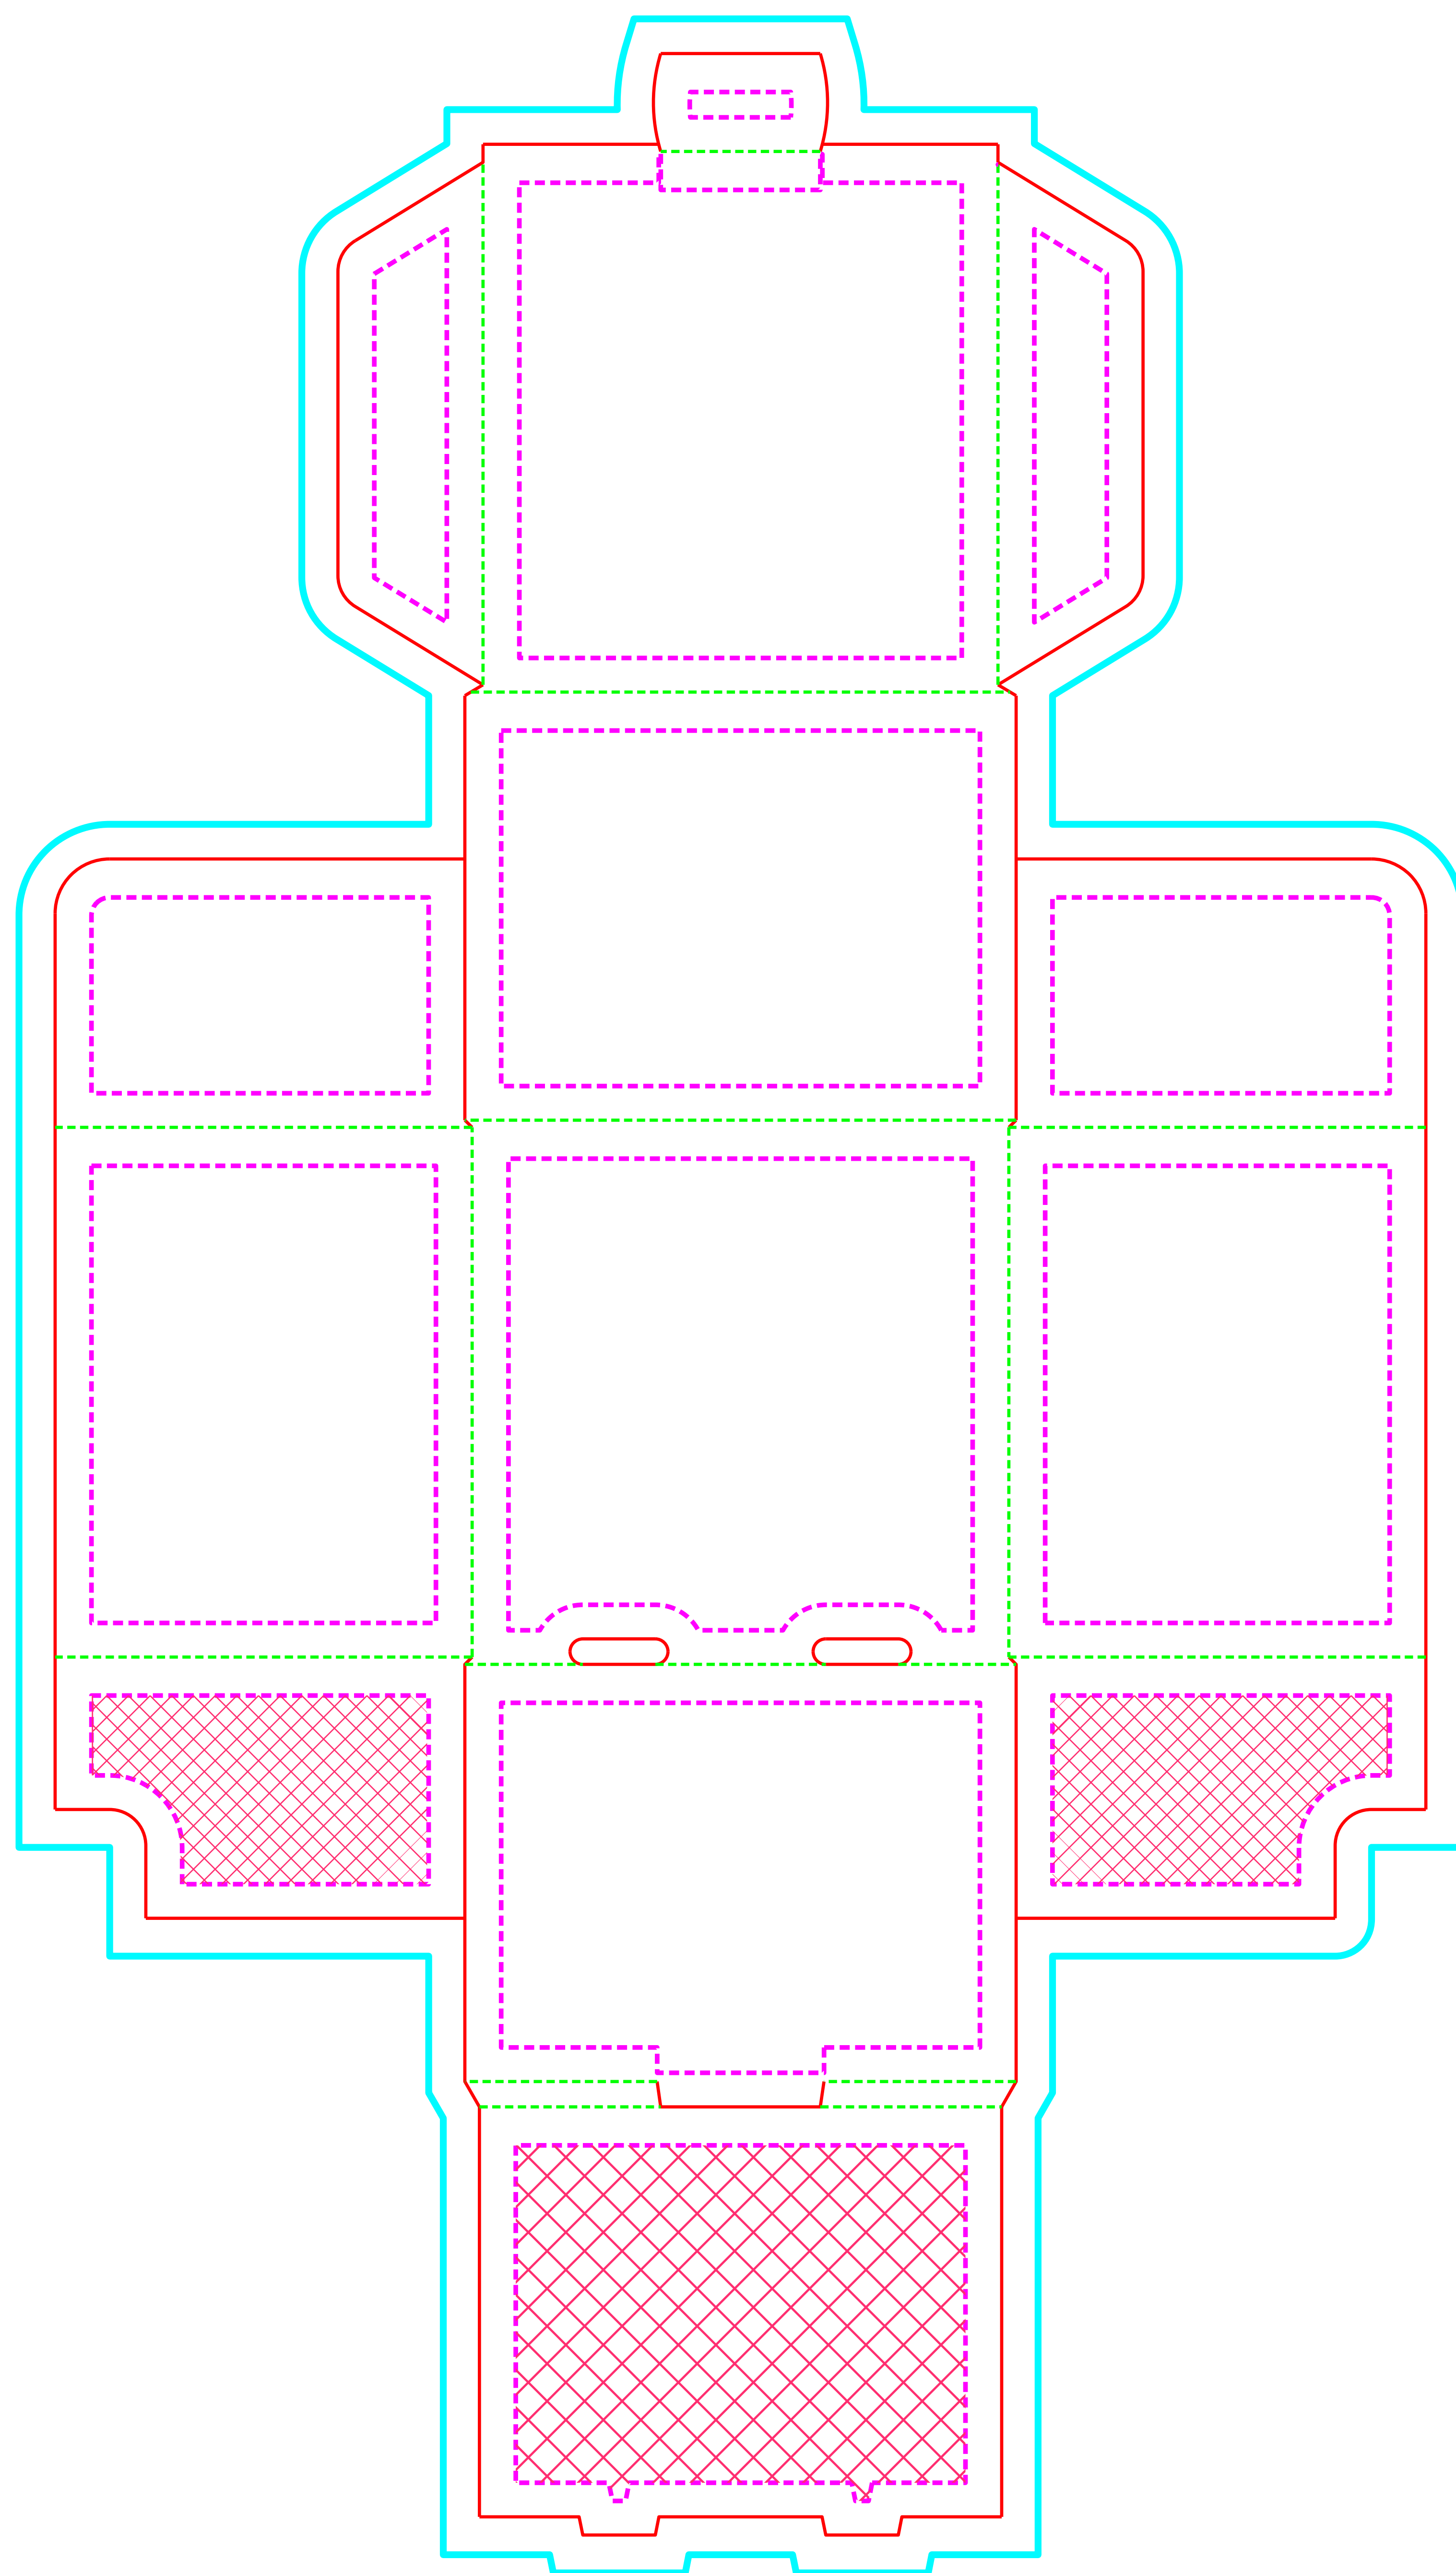

BX 22 - MAILER

- CUT
- - - FOLD/SCORE
- OUTSIDE BLEED
- - - 10mm ALLOWANCE
- ▒ HIDDEN AREAS

IMPORTANT INFORMATION

(Failure to follow these instructions will slow the automatic processing of your job)

1. Do not modify the document size of this file.
2. Do not edit or remove any layers.
3. Create your artwork on the 'Artwork' layer within the file.
4. Once your design is complete, ensure you convert all text to outlines & embed images.
5. Save this file as a PDF and upload your file.